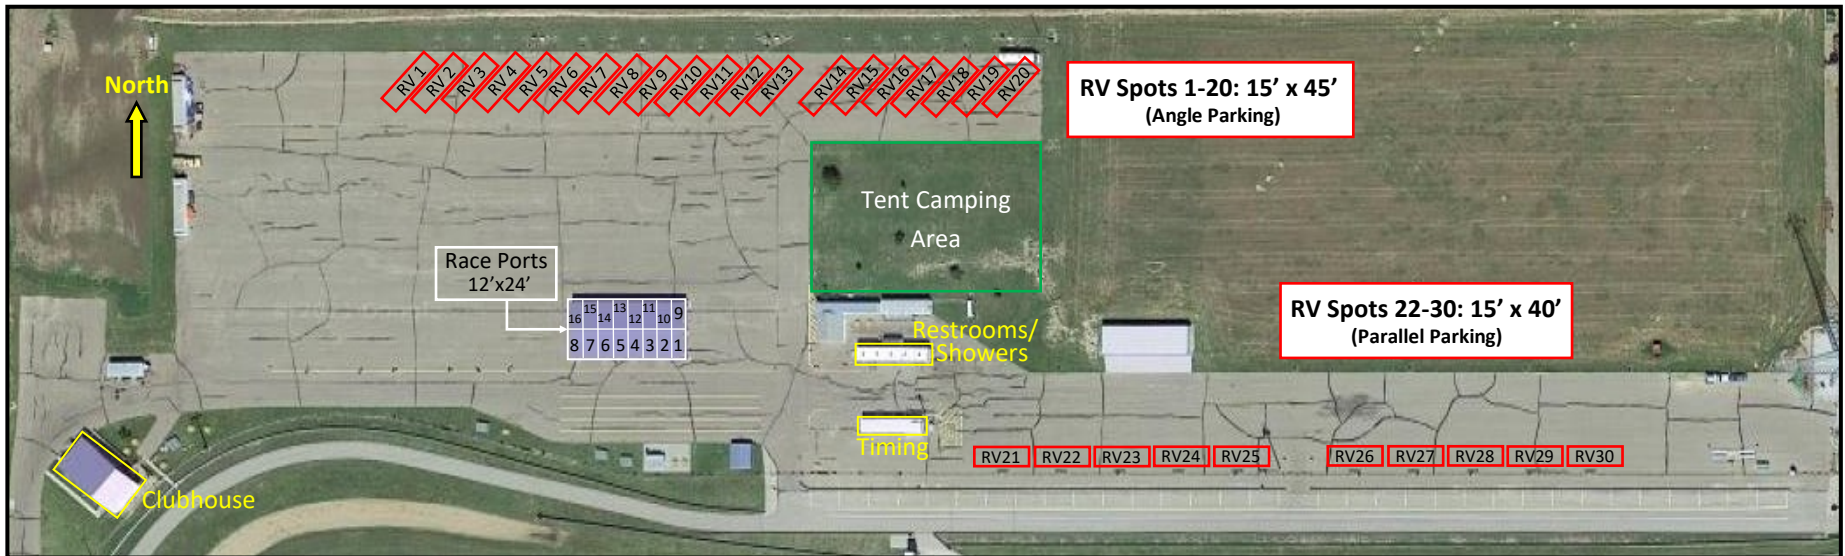

Paddock, RV Spots, Race Ports and Tent Camping Areas

RV Spots & Race Port Rates

RV Spots: 20-, 30- and 50-amp Service - \$50

Race Ports: \$150 (includes two 110V outlets) ~12' x 24'

Tent Camping: \$25 (no trailer campers)

Restrooms & Showers: Available 24 hours/day

10 lbs. bags of ice: \$5.00 (available behind restroom/showers)

At-track Condo / Garage rentals also available - visit racemph.com for details.